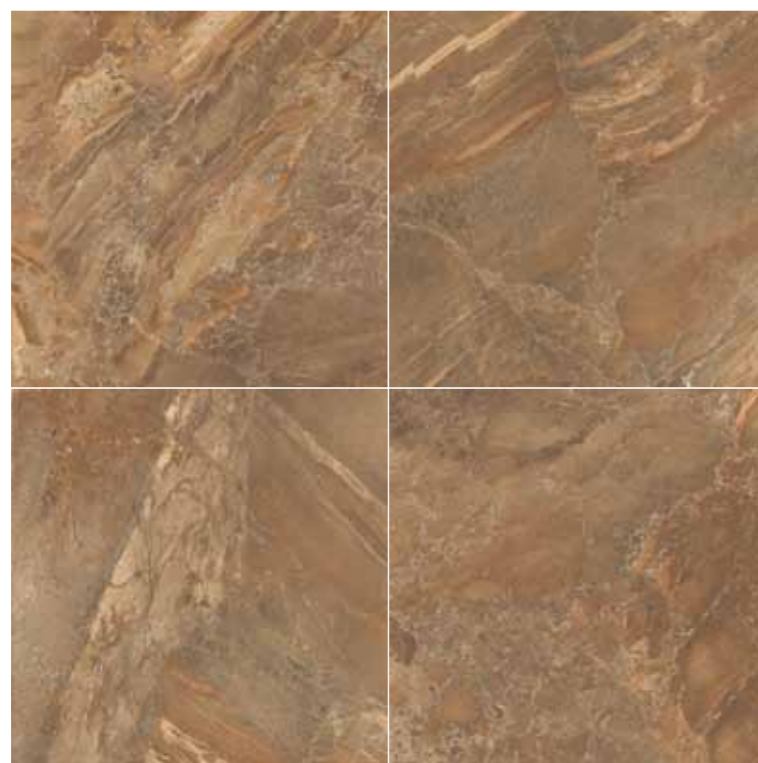

TF50D2
50x50 Dolomia Imperial Noce
TF50D12
49x49 Dolomia Imperial Noce Lapp. Sq.