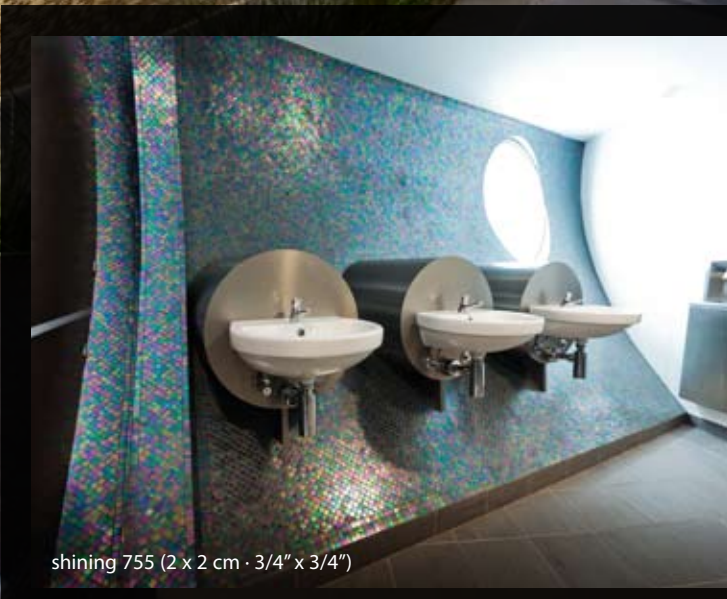

custom mix · shining (2 x 2 cm · 3/4" x 3/4")

Passione Colore

custom mix · shining (2 x 2 cm · 3/4" x 3/4")

shining 704 (2 x 2 cm · 3/4" x 3/4")

shining 755 (2 x 2 cm · 3/4" x 3/4")

custom mix · shining 780 (50%) · 782 (50%) (2 x 2 cm · 3/4" x 3/4")
cultural and community centre · lennox head, australia
architect: john gray