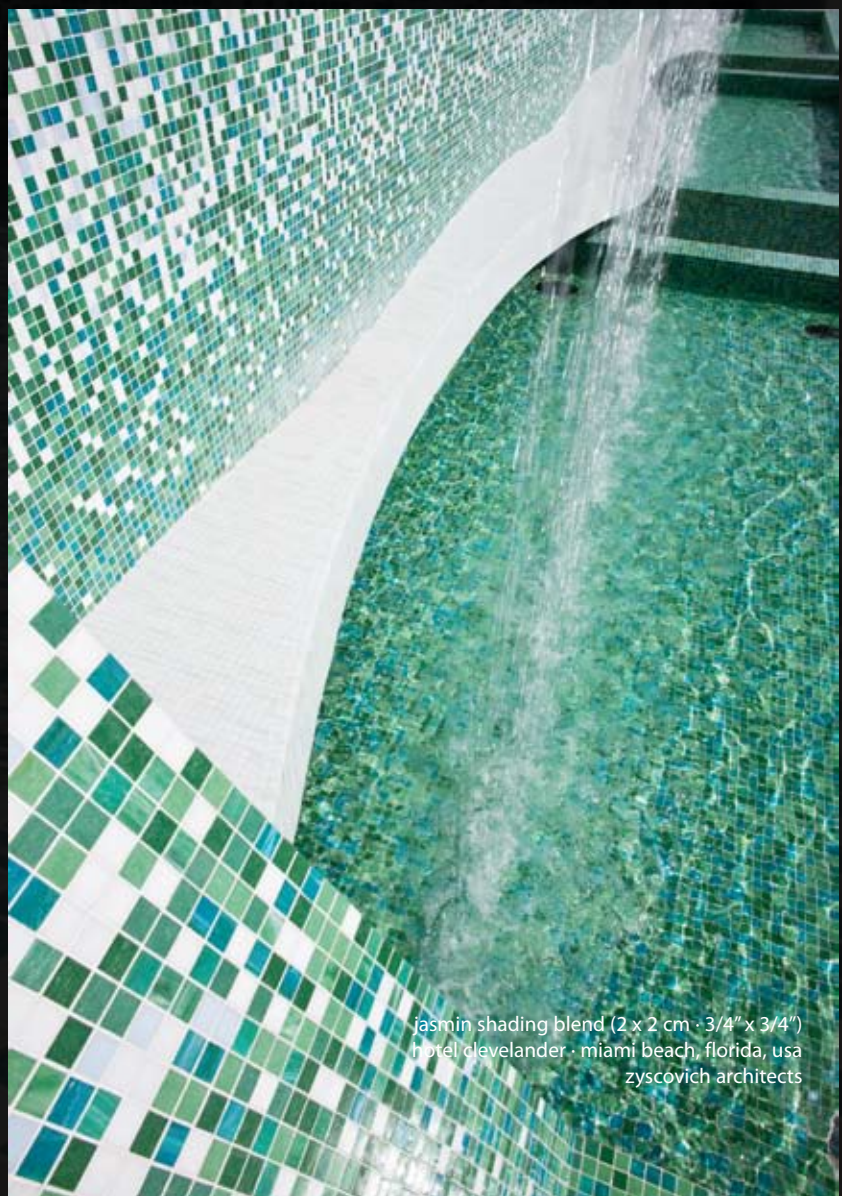

custom design · vitreo (2 x 2 cm · 3/4" x 3/4")
merville · jesolo lido, venice, italy
architect: gonçalo byrne · joão ferreira nunes

Passione Blu

Passione Blu

custom mix · vitreo (2 x 2 cm · 3/4" x 3/4")
hotel clevelander · miami beach, florida, usa
zyscovich architects