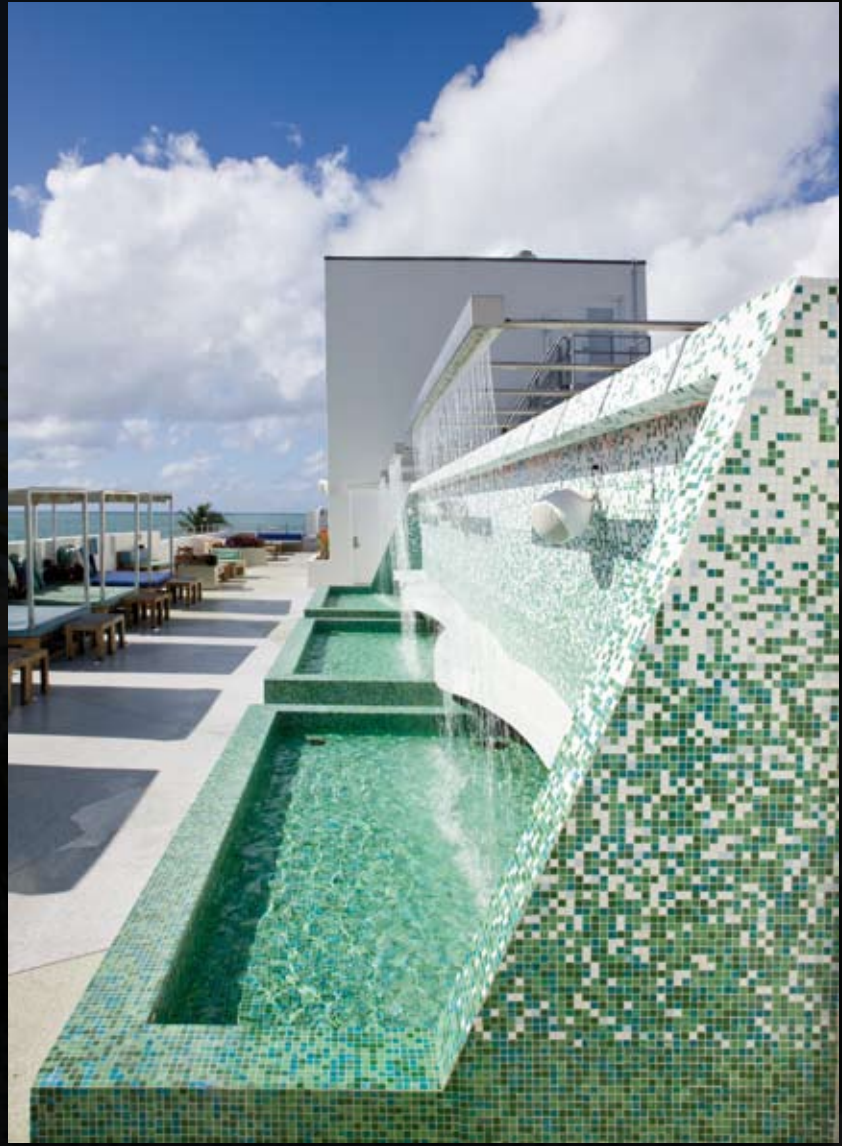

custom design · vitreo (2 x 2 cm · 3/4" x 3/4")
merville · jesolo lido, venice, italy
architect: gonçalo byrne · joão ferreira nunes

Passione Blu

Passione Blu

custom mix · vitreo (2 x 2 cm · 3/4" x 3/4")
hotel clevelander · miami beach, florida, usa
zyscovich architects